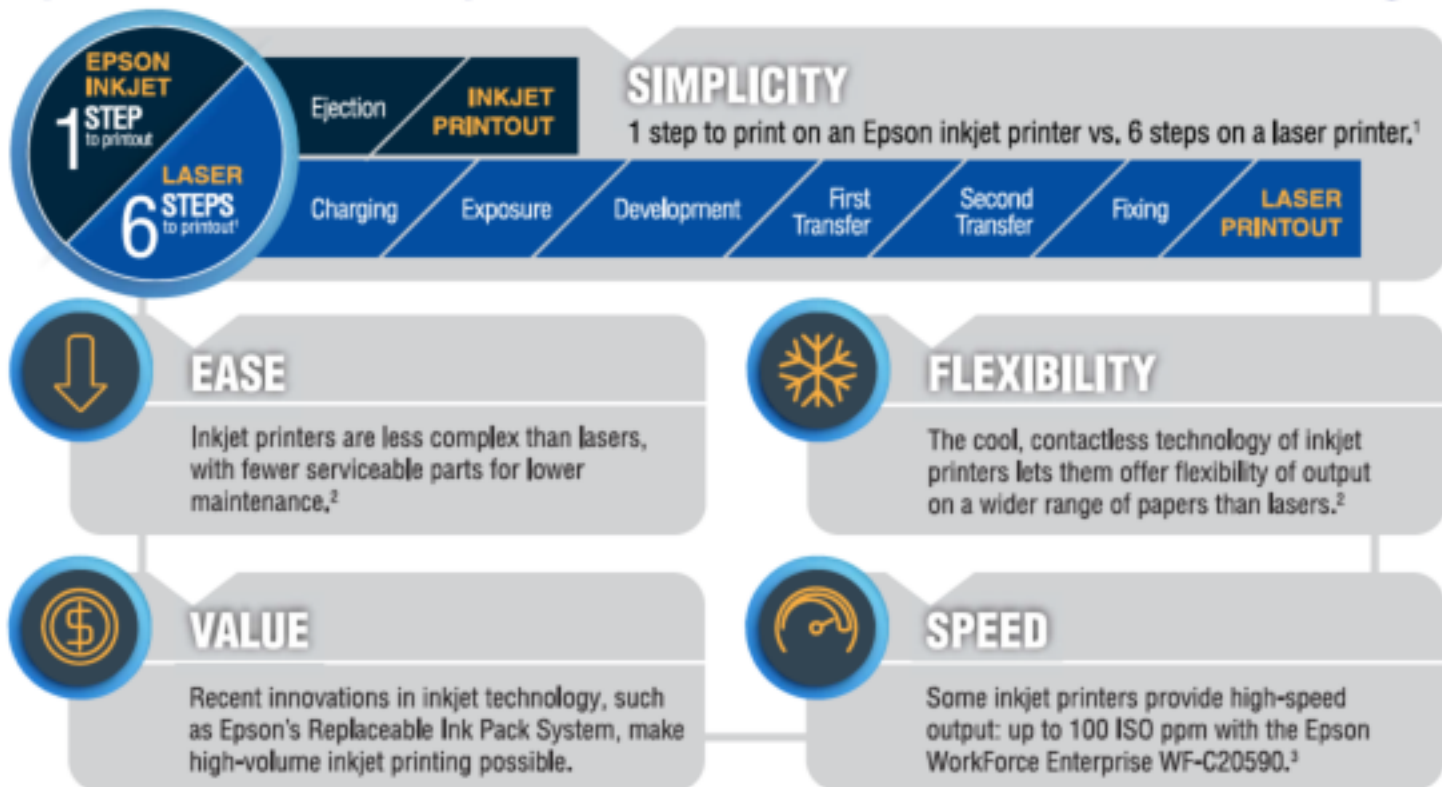

## Fast Facts About Epson Business Inkjet Printers

PERCEPTION	REALITY
Ink will smear when wet	Fast-drying pigment ink for worry-free handling
Products not durable enough	PrecisionCore® is the same core printing technology used in Epson's industrial printers
Operating costs too expensive	Lowest-cost color printing in its class vs. color lasers for the WF-C869R printer <sup>4</sup>
Frequent ink cartridge replacement	Up to 3 years of ink included with the WF-C869R printer <sup>5</sup>
Product designed for single user	Wide range of workgroup and departmental models available
Print quality not good enough	Professional print quality is ideal for business printing
Printheads clog/dry out	PrecisionCore® technology is designed to deliver printheads that last the lifetime of the device