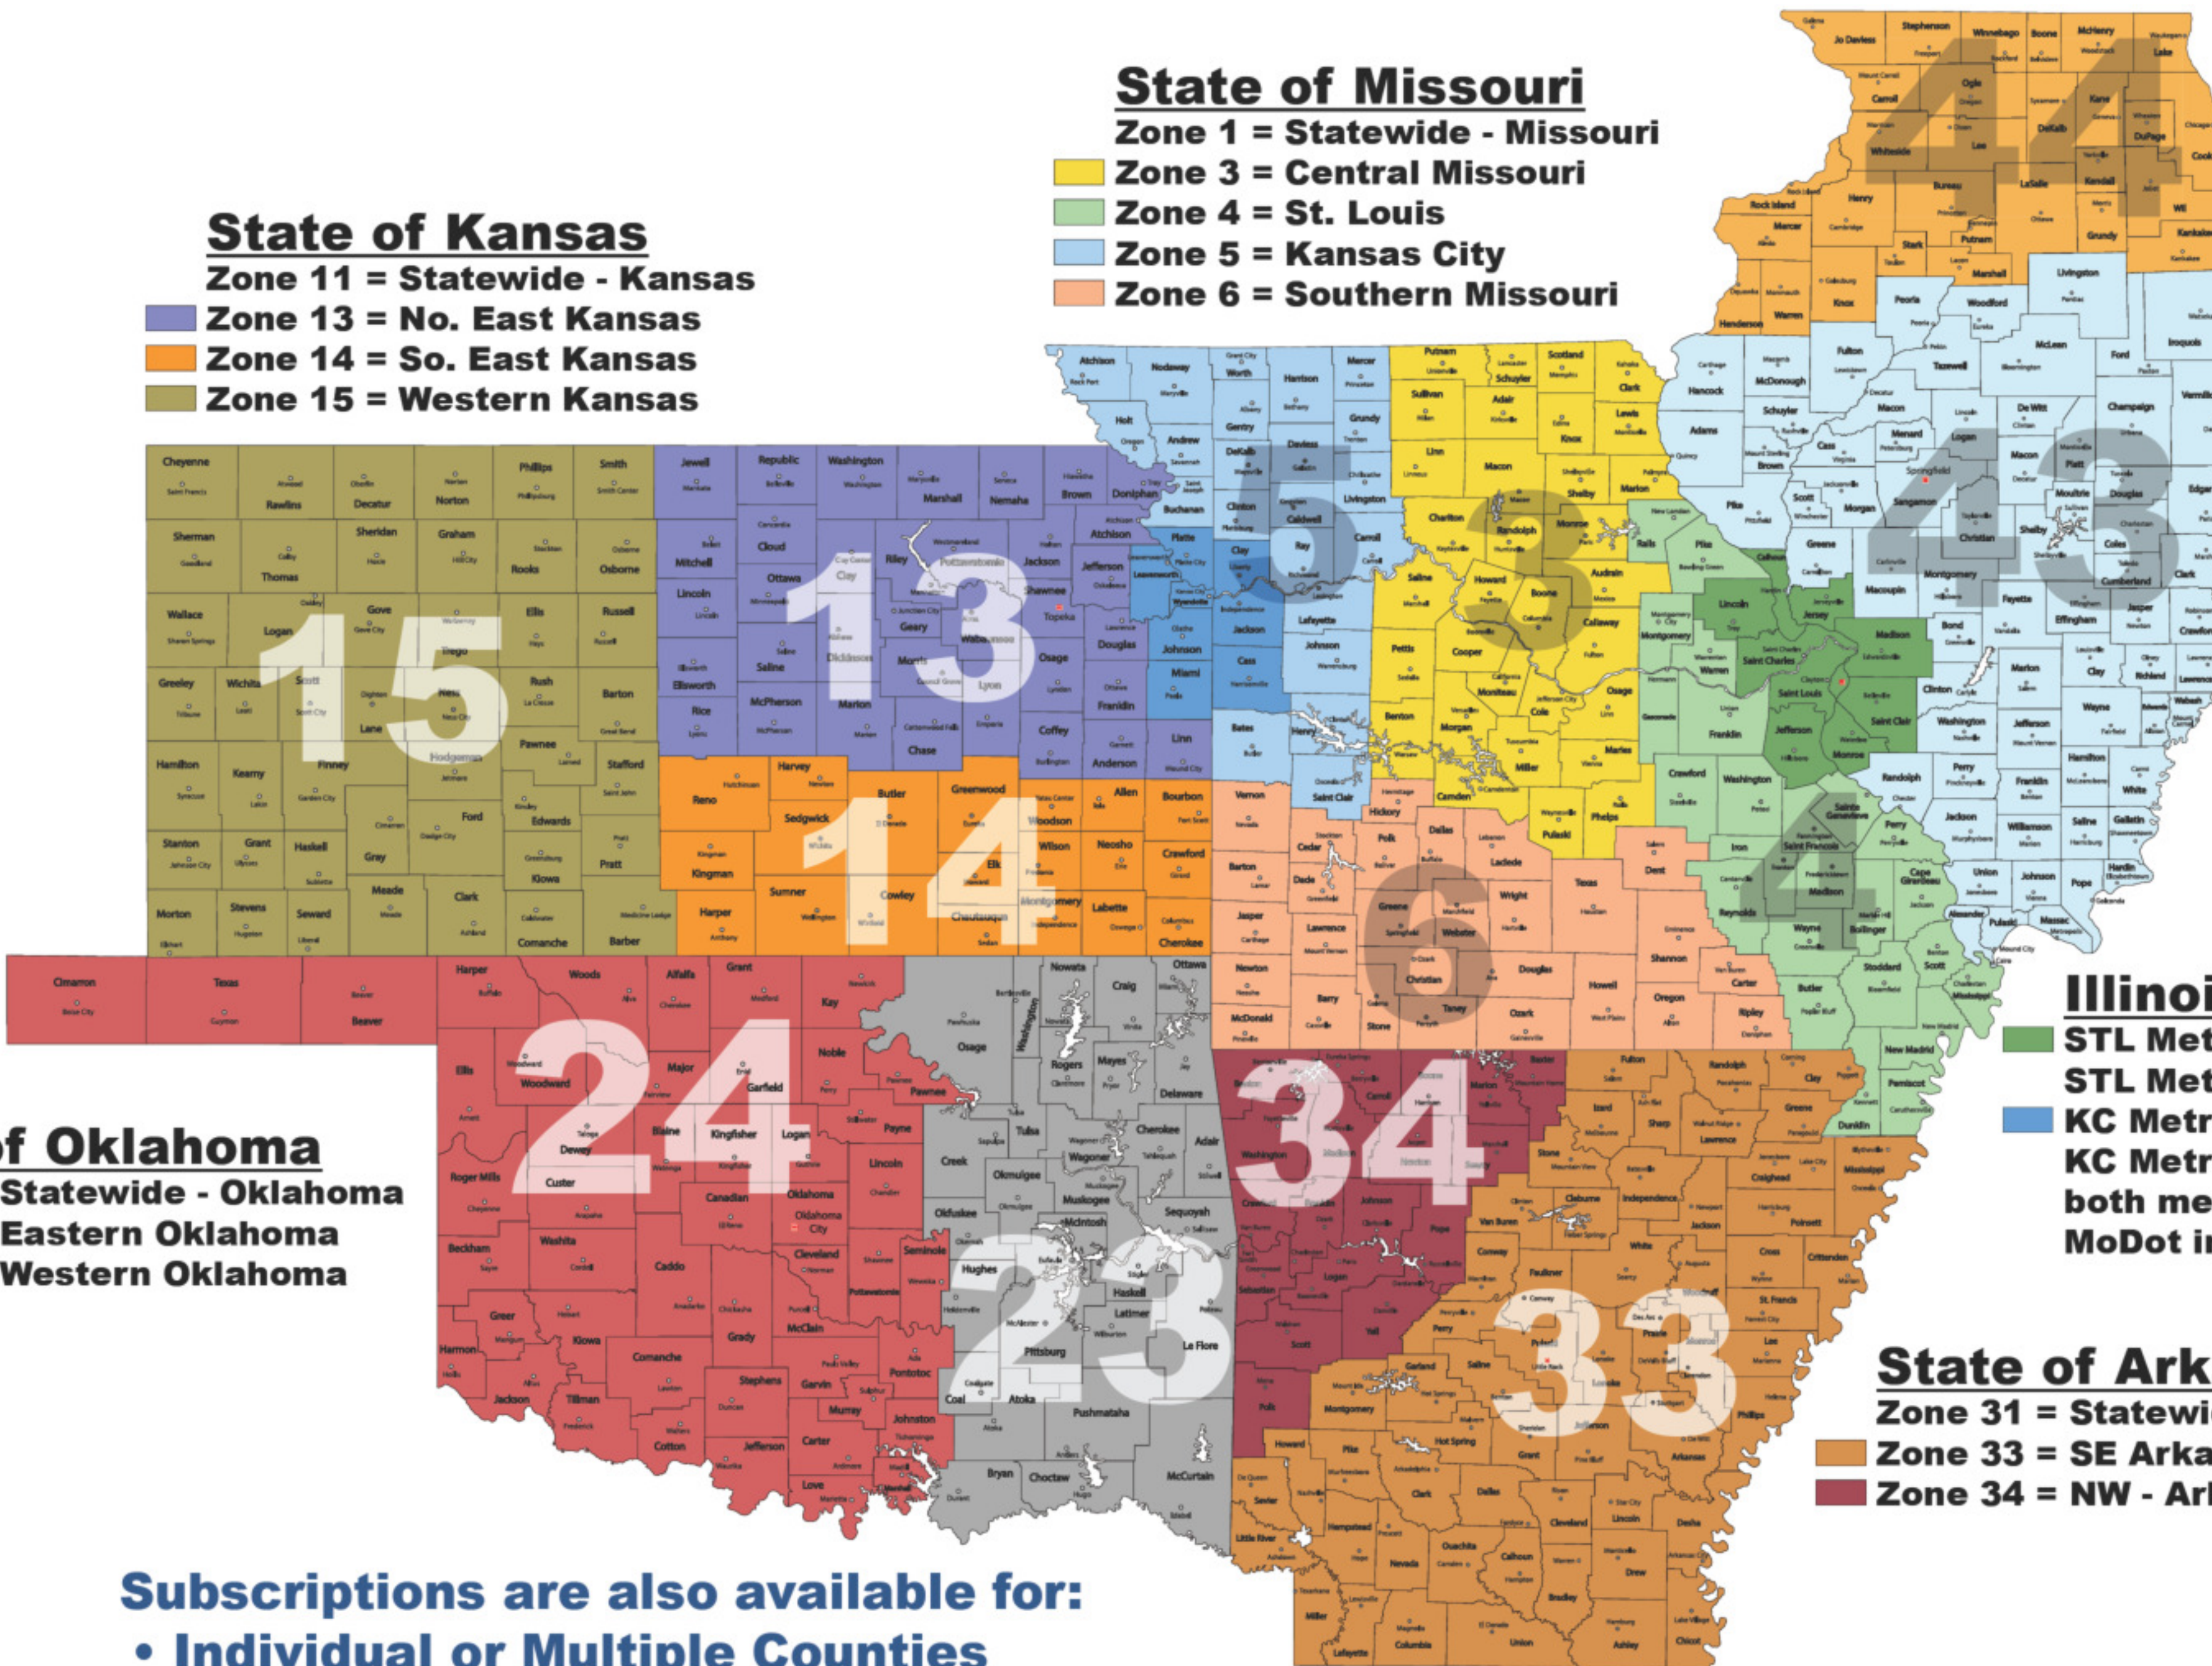

## State of Kansas

- Zone 11 = Statewide - Kansas
- Zone 13 = No. East Kansas
- Zone 14 = So. East Kansas
- Zone 15 = Western Kansas

## State of Missouri

- Zone 1 = Statewide - Missouri
- Zone 3 = Central Missouri
- Zone 4 = St. Louis
- Zone 5 = Kansas City
- Zone 6 = Southern Missouri

## State of Illinois

- Zone 41 = Statewide - Illinois
- Zone 43 = South Central Illinois
- Zone 44 = Northern Illinois

- ### Illinois & Kansas Metro
- STL Metro - Included w/Zone 4 & 43
  - STL Metro - Included with Illinois Statewide
  - KC Metro - Included w/Zone 5 & 13
  - KC Metro - Included with Kansas Statwide
  - both metro areas included w/MO Statewide
  - MoDot included w/MO Statewide

## State of Oklahoma

- Zone 21 = Statewide - Oklahoma
- Zone 23 = Eastern Oklahoma
- Zone 24 = Western Oklahoma